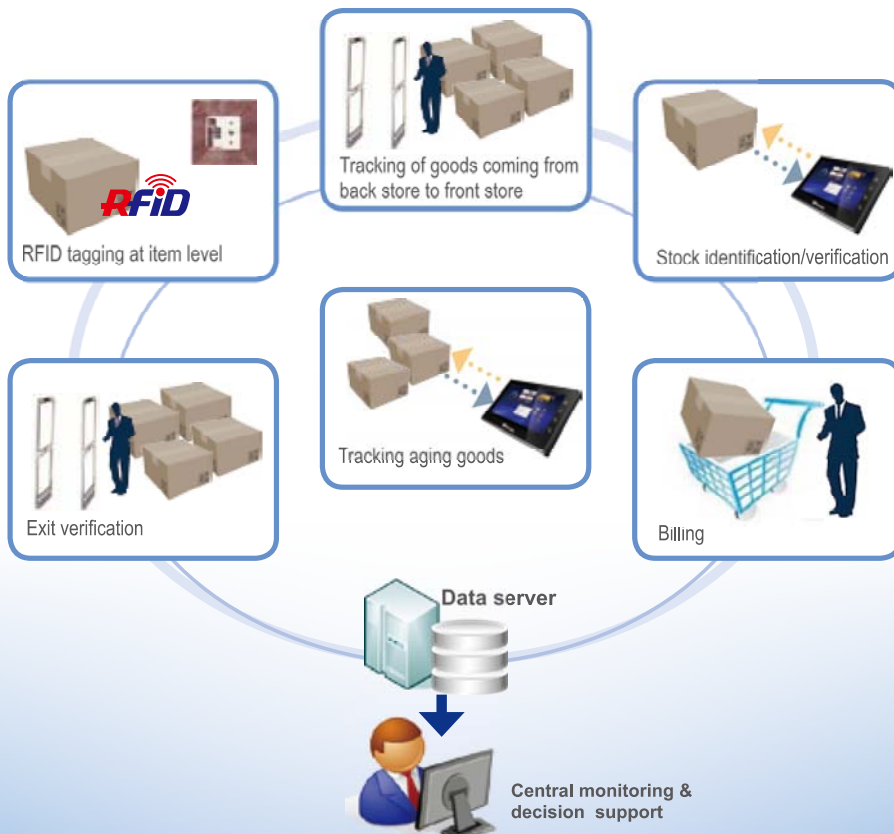

ICECARE-05

New

Pocket Mobile Field Assistant

- 5" 350 cd/m² TFT LCD with projected capacitive touchscreen
- Texas Instruments Sitara™ ARM® Cortex™-A8 CPU
- Powered by Android 4.1.2 OS
- Bluetooth and Wi-Fi
- 5-megapixel CMOS camera
- Optional HF / UHF RFID reader

Retail and Warehouse Management Applications

The ICECARE-05 is designed for applications in the retail industry. Pocket sized consumer-grade mobile devices are not designed to withstand drops and often fall short on battery life. However, with its industrial-grade design, the ICECARE-05 offers prolonged operation time and enhanced durability to users in the vertical industry.

The Industry's Lightest Android Tablet with Rugged Design

The ICECARE-05 is the industry's lightest Android tablet PC with a rugged design. Weighing less than 300 grams, the ICECARE-05 is designed with an IP 64 rating, 1.2M drop survival, and wide operating temperatures.