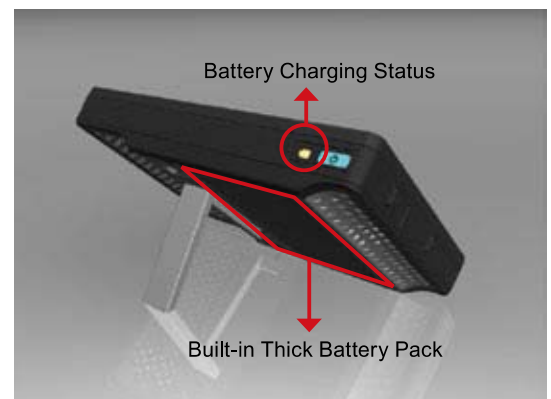

Optional Advanced RFID Technology

The RFID (Radio-Frequency Identification) technology utilizes frequencies ranging from 125KHz to 2.45GHz. The ICECARE-05 features an optional HF or UHF RFID reader.

HF RFID Reader

The 13.56MHz RFID reader is suitable for item identification in warehouse.

UHF RFID Reader

The optional UHF RFID reader, which operates within 840MHz to 960MHz, is excellent for multiple item identification and tracking applications.