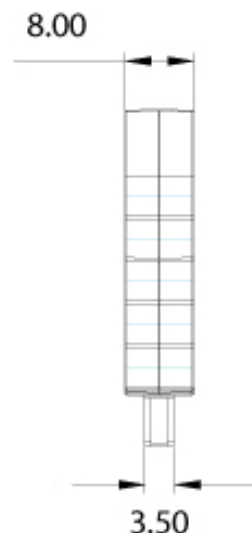

# SATADOM - Small Size SATA Flash Disk

interface	Serial ATA I
Burst Speed Rate	150MB/sec.
Operation Temp	0°C~+70°C(Standard)
Storage Temp	-55°C~+95°C
Vibration	5G(7~2000Hz)
Shock	1500G/0.5ms
ECC Technology	High reliability base on the internal ECC function
MTBF	>3,000,000 hours
R/W Endurance	2,000,000 times
DC Input Voltage	+5V single power supply operation
Power Mode	Auto stand-by mode