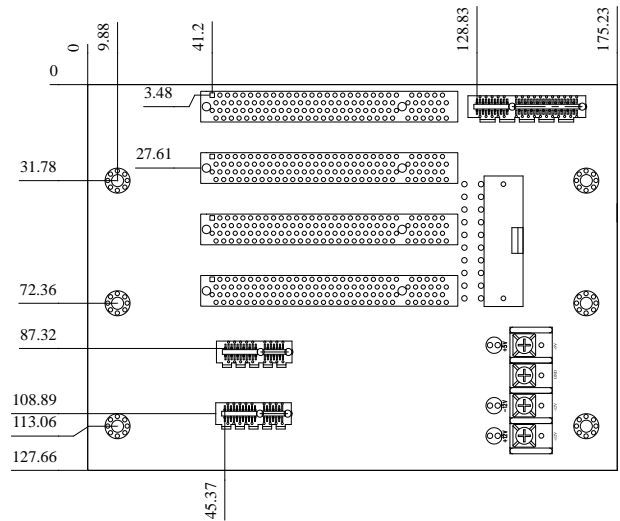

HPE-6S2

Ordering Information

HPE-6S2-R10   6 Slot Backplane with 3 PCI and 2 PCIe x1 Bus
PACO-506H   6 Slot Half Size Industrial Chassis

1
Single Board Computer

2
VIDEO CARD

3
Xscale Solutions

4
Open HMI

5
VITO Universal Controller

6
DINO BLADE

7
LCD Product Series

8
Embedded System

9
Industrial Computer Chassis

10
Power Supply

11
Peripherals

HPE-7S1

Ordering Information

HPE-7S1-R10   7 Slot Backplane with 4 PCI Bus and 2 PCIe x1
PAC-700G   7 Slot Half Size Industrial Chassis

HPE-8S

Ordering Information

HPE-8S-R10   7 Slot Backplane with 4 PCI Bus and 2 PCIe x1
RACK-3400G   4U 10 Slots Full Size Rackmount Chassis