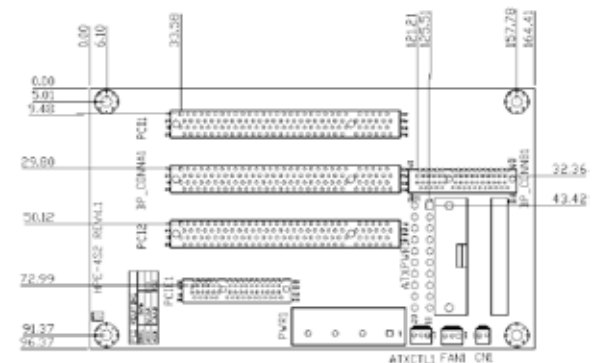

9
Industrial Computer Chassis

10
Power Supply

11
Peripherals