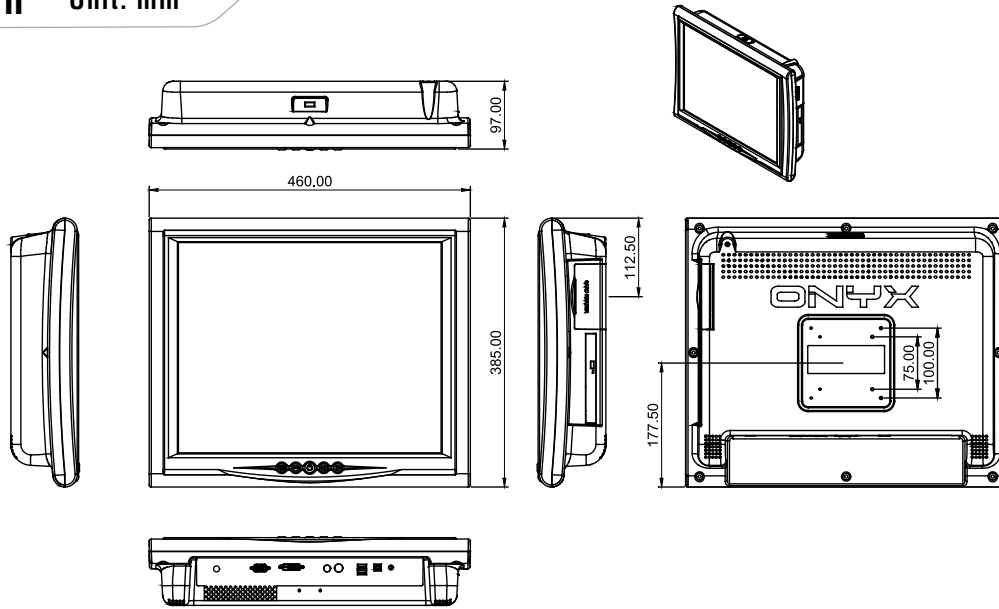

ONYX-2219 (ONYX-219)

Medical Display Terminal, 19" LCD with Smart Interface

On Screen
Display Control
Pad

Features

- 19" True Color High Contrast 300 nits Medical LCD
- Integrated Smart Card Reader Security
- Telemedicine Solution
- 802.11g Wireless Antenna (Optional)
- Integrated Auto-insertion DVD Solution
- Bluetooth (Optional)
- World Wide Medical Safety and EMC Certified

Specifications

System	
OS Support	MS DOS, Windows® 2000, Windows® XP
Storage Disk Drive	Slim DVD/CD x 1, 8-in-1 Card Reader x 1, Smart Card Reader x 1
Display	
Size	19"
Resolution	1280 x 1024
Max. Colors	16.7M
Luminance	300 nits
Contrast Ratio	550:1
Viewing Angle	140°(H)/135°(V)
Back Light MTBF (Hours)	50,000
Touch Screen	Resistive / 2048 x 2048 (Optional)
I/O	
Audio	Line-in
USB	External x 3 and internal x 2
Signal	VGA x 1, DVI x 1
Parallel Port	Printer Port x 1
Video	AV In x 1 / S-video in x 1 (optional)
Speaker	Speaker x 2
Mechanical and Environmental	
Power Requirement	DC Model: 12V DC
Operating Temperature	32°F ~ 104°F (0°C ~ 40°C)
Storage Temperature	-4°F ~ 140°F (-20°C ~ 60°C)
Storage Humidity	10% ~ 95% @35°C, non-condensing
Mounting	VESA 75/100
Gross Weight	19.58 lb (8.9 kg)
Net Weight	15.62 lb (7.1 kg)
EMC	CE/FCC Class B, UL 60601-1, EN 60601-1

Dimension Unit: mm

Ordering Information

- **TF-ONYX-219HT-A1**
Smart Medical Display, 19" 300 nits TFT, DC 12, Card Reader, Smart card Reader
- **TF-ONYX-219HTT-A1**
TF-ONYX-219HT-A1 w/Resistive TouchScreen