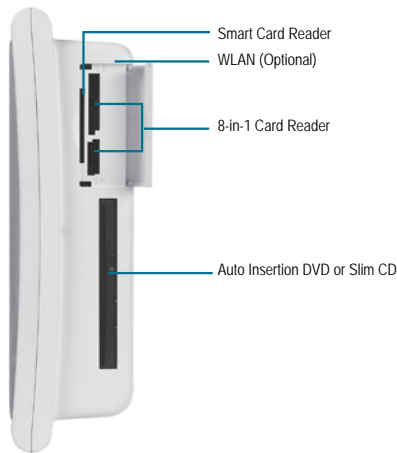

ONYX-2219 (ONYX-219)

Medical Display Terminal, 19" LCD with Smart Interface

On Screen
Display Control
Pad

Features

- 19" True Color High Contrast 300 nits Medical LCD
- Integrated Smart Card Reader Security
- Telemedicine Solution
- 802.11g Wireless Antenna (Optional)
- Integrated Auto-insertion DVD Solution
- Bluetooth (Optional)
- World Wide Medical Safety and EMC Certified

Specifications

System	
OS Support	MS DOS, Windows® 2000, Windows® XP
Storage Disk Drive	Slim DVD/CD x 1, 8-in-1 Card Reader x 1, Smart Card Reader x 1
Display	
Size	19"
Resolution	1280 x 1024
Max. Colors	16.7M
Luminance	300 nits
Contrast Ratio	550:1
Viewing Angle	140°(H)/135°(V)
Back Light MTBF (Hours)	50,000
Touch Screen	Resistive / 2048 x 2048 (Optional)
I/O	
Audio	Line-in
USB	External x 3 and internal x 2
Signal	VGA x 1, DVI x 1
Parallel Port	Printer Port x 1
Video	AV In x 1 / S-video in x 1 (optional)
Speaker	Speaker x 2
Mechanical and Environmental	
Power Requirement	DC Model: 12V DC
Operating Temperature	32°F ~ 104°F (0°C ~ 40°C)
Storage Temperature	-4°F ~ 140°F (-20°C ~ 60°C)
Storage Humidity	10% ~ 95% @35°C, non-condensing
Mounting	VESA 75/100
Gross Weight	19.58 lb (8.9 kg)
Net Weight	15.62 lb (7.1 kg)
EMC	CE/FCC Class B, UL 60601-1, EN 60601-1

Dimension Unit: mm

Ordering Information

- **TF-ONYX-219HT-A1**
Smart Medical Display, 19" 300 nits TFT, DC 12, Card Reader, Smart card Reader
- **TF-ONYX-219HTT-A1**
TF-ONYX-219HT-A1 w/Resistive TouchScreen