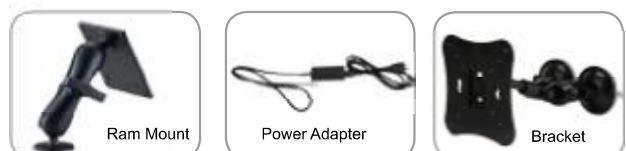

Optional Accessory List

Item	Part Number	Description
Power Adapter	IVIPOWER-4PIN-R10	Power Adapter, PFC; Vin:90~264VAC; 60W; Vout: 12VDC; Din 4Pin/lock; CCL; RoHS
Bracket	iKarPC-W08A-MK01-R10	iKarPC 100 x 100 VESA mount kit
Bracket	iKarPC-W08A-MK02-R10	iKarPC ram-mount 100 x 100 VESA mount kit